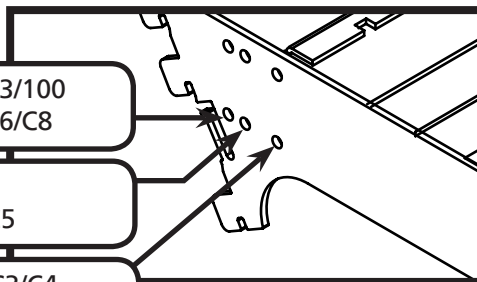

HSK 43/63/100
CAPTO C6/C8

ISO
CAPTO C5

CAPTO C3/C4